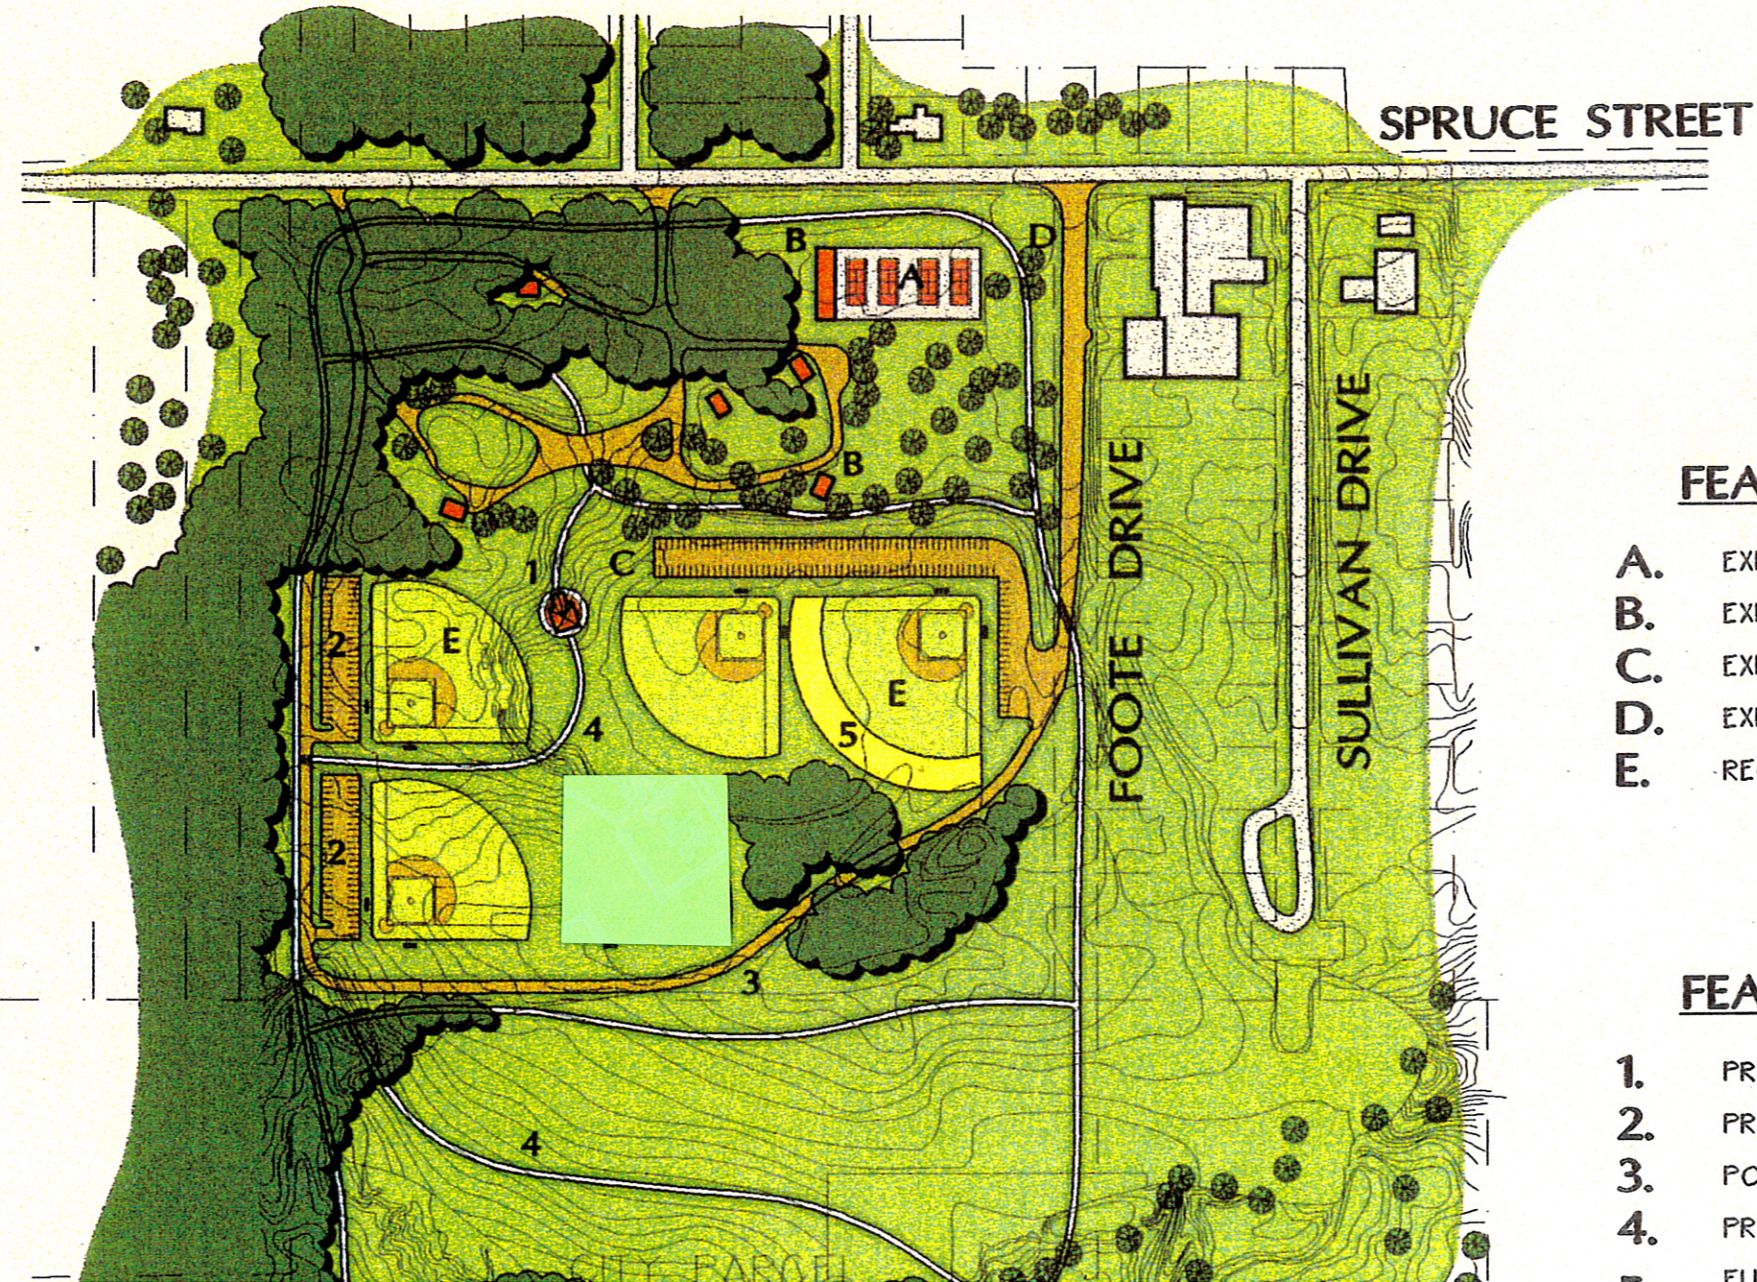

# CITY PARK – HARRISON, MICHIGAN

1 inch = 400 ft.

## EXISTING FEATURES LEGEND:

- A. EXISTING TENNIS COURTS
- B. EXISTING ON SITE STRUCTURES
- C. EXISTING PARKING AREA
- D. EXISTING DRIVE
- E. RECENTLY IMPROVED BASEBALL FIELDS

## PROPOSED FEATURES LEGEND:

- 1. PROPOSED CONCESSION + STORAGE
- 2. PROPOSED PARKING AREAS
- 3. POSSIBLE FUTURE ROADWAY
- 4. PROPOSED TRILWAY
- 5. FUTURE SENIOR LEAGUE